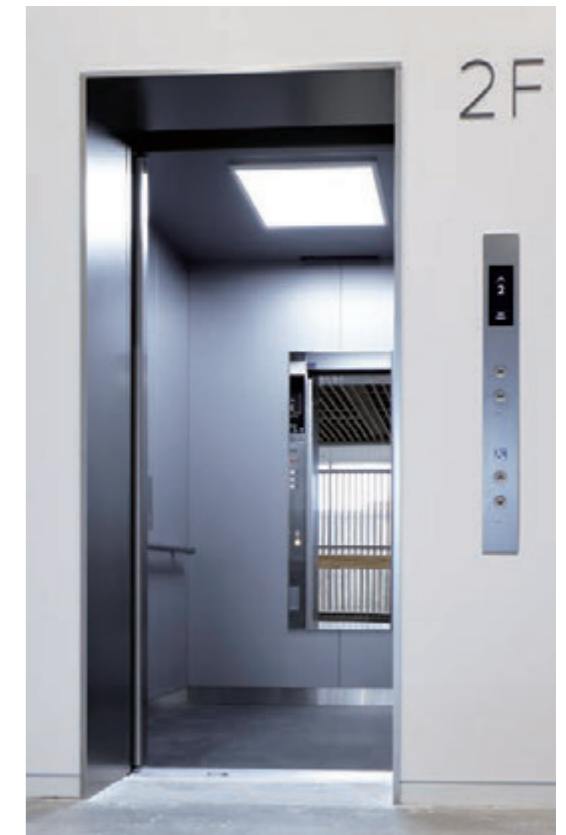

KANAZAWA COLLEGE OF ART

ISHIKAWA Prefecture

11-person passenger elevator, 2nd floor

11-person passenger elevator, M2 floor

Freight elevator (2,000 kg load capacity), 2nd floor

Freight elevator (2,000 kg load capacity), elevator car

26-person passenger elevator, elevator car

Building exterior