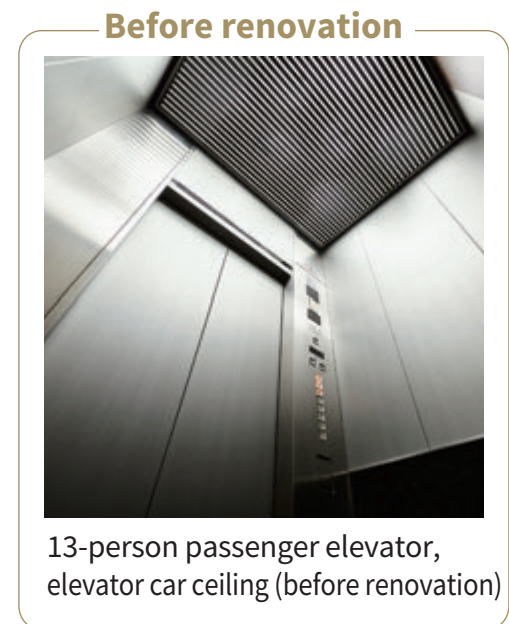

03 GEO HATCHOBORI  
TOKYO Metropolitan

13-person passenger elevator, 1st floor hall (after renovation)

13-person passenger elevator, elevator car ceiling (after renovation to accommodate passengers in wheelchairs)

13-person passenger elevator, elevator car ceiling (before renovation)

13-person passenger elevator, 7th floor hall (after renovation)

13-person passenger elevator, 1st floor hall (before renovation)

Elevator hall LCD indicator buttons, 1st floor (after renovation)