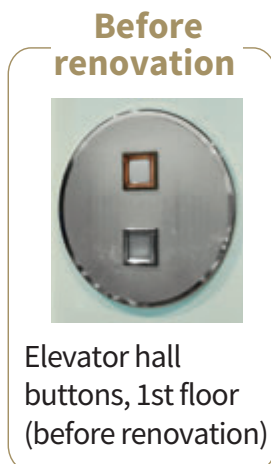

03 GEO HATCHOBORI  
TOKYO Metropolitan

13-person passenger elevator, 1st floor hall (after renovation)

13-person passenger elevator, elevator car ceiling (after renovation to accommodate passengers in wheelchairs)

13-person passenger elevator, elevator car ceiling (before renovation)

13-person passenger elevator, 7th floor hall (after renovation)

13-person passenger elevator, 1st floor hall (before renovation)

Elevator hall LCD indicator buttons, 1st floor (after renovation)