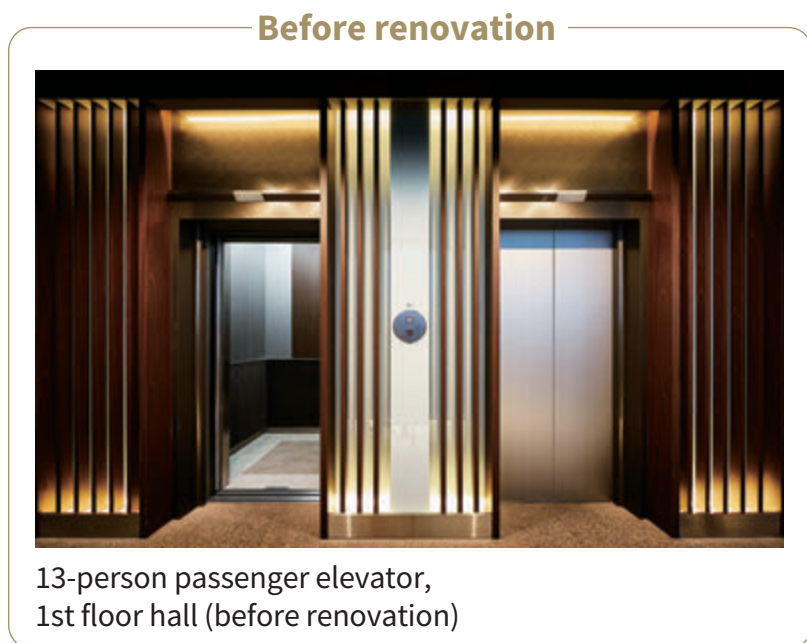

03 GEO HATCHOBORI  
TOKYO Metropolitan

13-person passenger elevator, 1st floor hall (after renovation)

13-person passenger elevator, elevator car ceiling (after renovation to accommodate passengers in wheelchairs)

13-person passenger elevator, elevator car ceiling (before renovation)

13-person passenger elevator, 7th floor hall (after renovation)

13-person passenger elevator, 1st floor hall (before renovation)

Elevator hall LCD indicator buttons, 1st floor (after renovation)

Elevator hall buttons, 1st floor (before renovation)

13-person passenger elevator, 7th floor hall (before renovation)

Building exterior